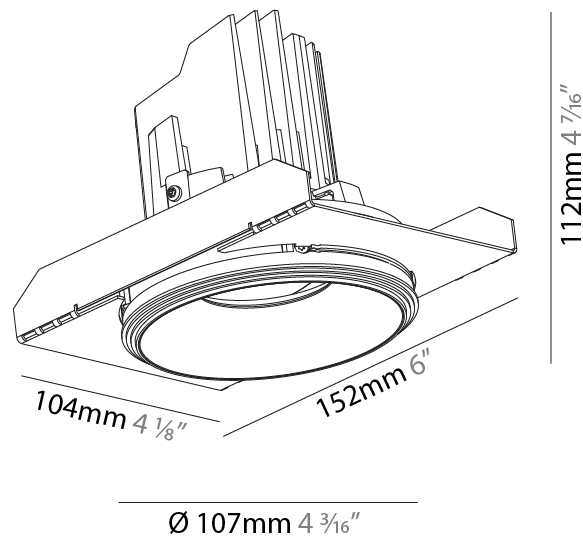

PHYSICAL

Shape: Round
Diameter (mm): 107
Diameter (in): 4 3/16
Height (mm): 112
Height (in): 4 7/16
Ceiling Thickness (mm): 10 / 12.5 / 15 / 25
Ceiling Thickness (in): 3/8 or 1/2 or 9/16 or 1
Min. Recessing Depth (mm): 130
Min. Recessing Depth (in): 5 1/8
Light Distribution: Adjustable / Downlight
Weight (kg): 0.609
Weight (lbs): 1.34
Fixture Finish: SSR / BKV / CWI / CRY / HAB / UFT / ITA / RUA / FTG / MYG / LOD / PUS / FRO / FUP / KIA / POP / BLS / SPG / MEY / GOH / GUM / CHC / COM / ABZ / JAG / OBR / MOS / ROR
Fixture Material: Aluminum Die Cast
Cut-out Measurements: Ø 111mm / 4 3/8"
Upon Request: Unique Ceiling Thickness

ELECTRICAL

Lamp Type: LED (Zhaga Standard)
Input Wattage (W): 16.5
Total Output Wattage (W): 14.7
Dimming: Dali Dimming
Driver Included: No
Driver Location: Recessed Housing
Driver Type: Constant Current - 120Vac
Driver Class: Class 2
Housing: See Components
Input Voltage (V): 120
Constant Current (MA): 350

LED

Number of LEDs: 1
Max. Delivered Lumen (lm): 770
Nominal Lumen (lm): 1140
CRI: >90 CRI
Lamp Life (hrs): 50000
Upon Request: RGB-W Tunable White Special Color Temperature Special LED

OPTICAL

Reflector°: 20 / 40 / 60
Adjustability: Rotational 355°; Tilt 10°
Upon Request: Special Beam Angles

RATINGS AND CERTIFICATIONS

Certified By: Certified for North American Standards
IP rating: IP20