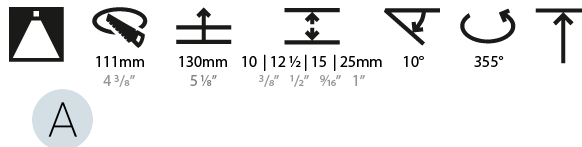

PHYSICAL

Shape: Round
Diameter (mm): 107
Diameter (in): 4 3/16
Height (mm): 112
Height (in): 4 7/16
Ceiling Thickness (mm): 10 / 12.5 / 15 / 25
Ceiling Thickness (in): 3/8 or 1/2 or 9/16 or 1
Min. Recessing Depth (mm): 130
Min. Recessing Depth (in): 5 1/8
Light Distribution: Adjustable / Downlight
Weight (kg): 0.609
Weight (lbs): 1.34
Fixture Finish: SSR / BKV / CWI / CRY / HAB / UFT / ITA / RUA / FTG / MYG / LOD / PUS / FRO / FUP / KIA / POP / BLS / SPG / MEY / GOH / GUM / CHC / COM / ABZ / JAG / OBR / MOS / ROR
Fixture Material: Aluminum Die Cast
Cut-out Measurements: Ø 111mm / 4 3/8"
Upon Request: Unique Ceiling Thickness

ELECTRICAL

Lamp Type: LED (Zhaga Standard)
Input Wattage (W): 16.5
Total Output Wattage (W): 14.7
Dimming: Dali Dimming
Driver Included: No
Driver Location: Recessed Housing
Driver Type: Constant Current - 120Vac
Driver Class: Class 2
Housing: See Components
Input Voltage (V): 120
Constant Current (MA): 350

LED

Number of LEDs: 1
Max. Delivered Lumen (lm): 770
Nominal Lumen (lm): 1140
CRI: >90 CRI
Lamp Life (hrs): 50000
Upon Request: RGB-W Tunable White Special Color Temperature Special LED

OPTICAL

Reflector°: 20 / 40 / 60
Adjustability: Rotational 355°; Tilt 10°
Upon Request: Special Beam Angles

RATINGS AND CERTIFICATIONS

Certified By: Certified for North American Standards
IP rating: IP20