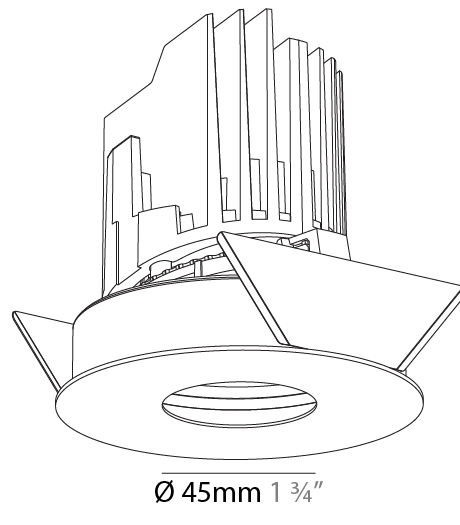

GENERAL

Series: Bioniq
Subseries: Bioniq Round Pinhole
Brand: Prolicht
Division: Architectural
Mounting Type: Recessed
Mounting Location: Ceiling
Subcategory: Downlight

PHYSICAL

Shape: Round
Diameter (mm): 107
Diameter (in): 4 ³/₁₆
Height (mm): 112
Height (in): 4 ⁷/₁₆
Ceiling Thickness (mm): 10 / 12.5 / 15
Ceiling Thickness (in): 3/8 or 1/2 or 9/16
Min. Recessing Depth (mm): 130
Min. Recessing Depth (in): 5 ¹/₈
Light Distribution: Adjustable / Downlight
Weight (kg): 0.456
Weight (lbs): 1
Fixture Finish: SSR / BKV / CWI / CRY / HAB / UFT / ITA / RUA / FTG / MYG / LOD / PUS / FRO / FUP / KIA / POP / BLS / SPG / MEY / GOH / GUM / CHC / COM / ABZ / JAG / OBR / MOS / ROR
Fixture Material: Aluminum Die Cast
Cut-out Measurements: 98mm / 3 7/8"

ELECTRICAL

Lamp Type: LED (Zhaga Standard)
Total Output Wattage (W): 15
Dimming: Dali Dimming
Driver Included: No
Driver Location: Recessed Housing
Driver Type: Constant Current - 120Vac
Housing: See components
Input Voltage (V): 120
Constant Current (MA): 350

LED

Number of LEDs: 1
Color Temperature (°K): Warm Dim
Max. Delivered Lumen (lm): 760
Nominal Lumen (lm): 1140
CRI: >90 CRI
Lamp Life (hrs): 50000

OPTICAL

Reflector: 20 / 40 / 60
Adjustability: Rotational 355°; Tilt 30°

RATINGS AND CERTIFICATIONS

Certified By: Certified for North American Standards
IP rating: IP20

PROJECT
TYPE
SPECIFIER
QUANTITY
DATE

112mm 4 ⁷/₁₆"